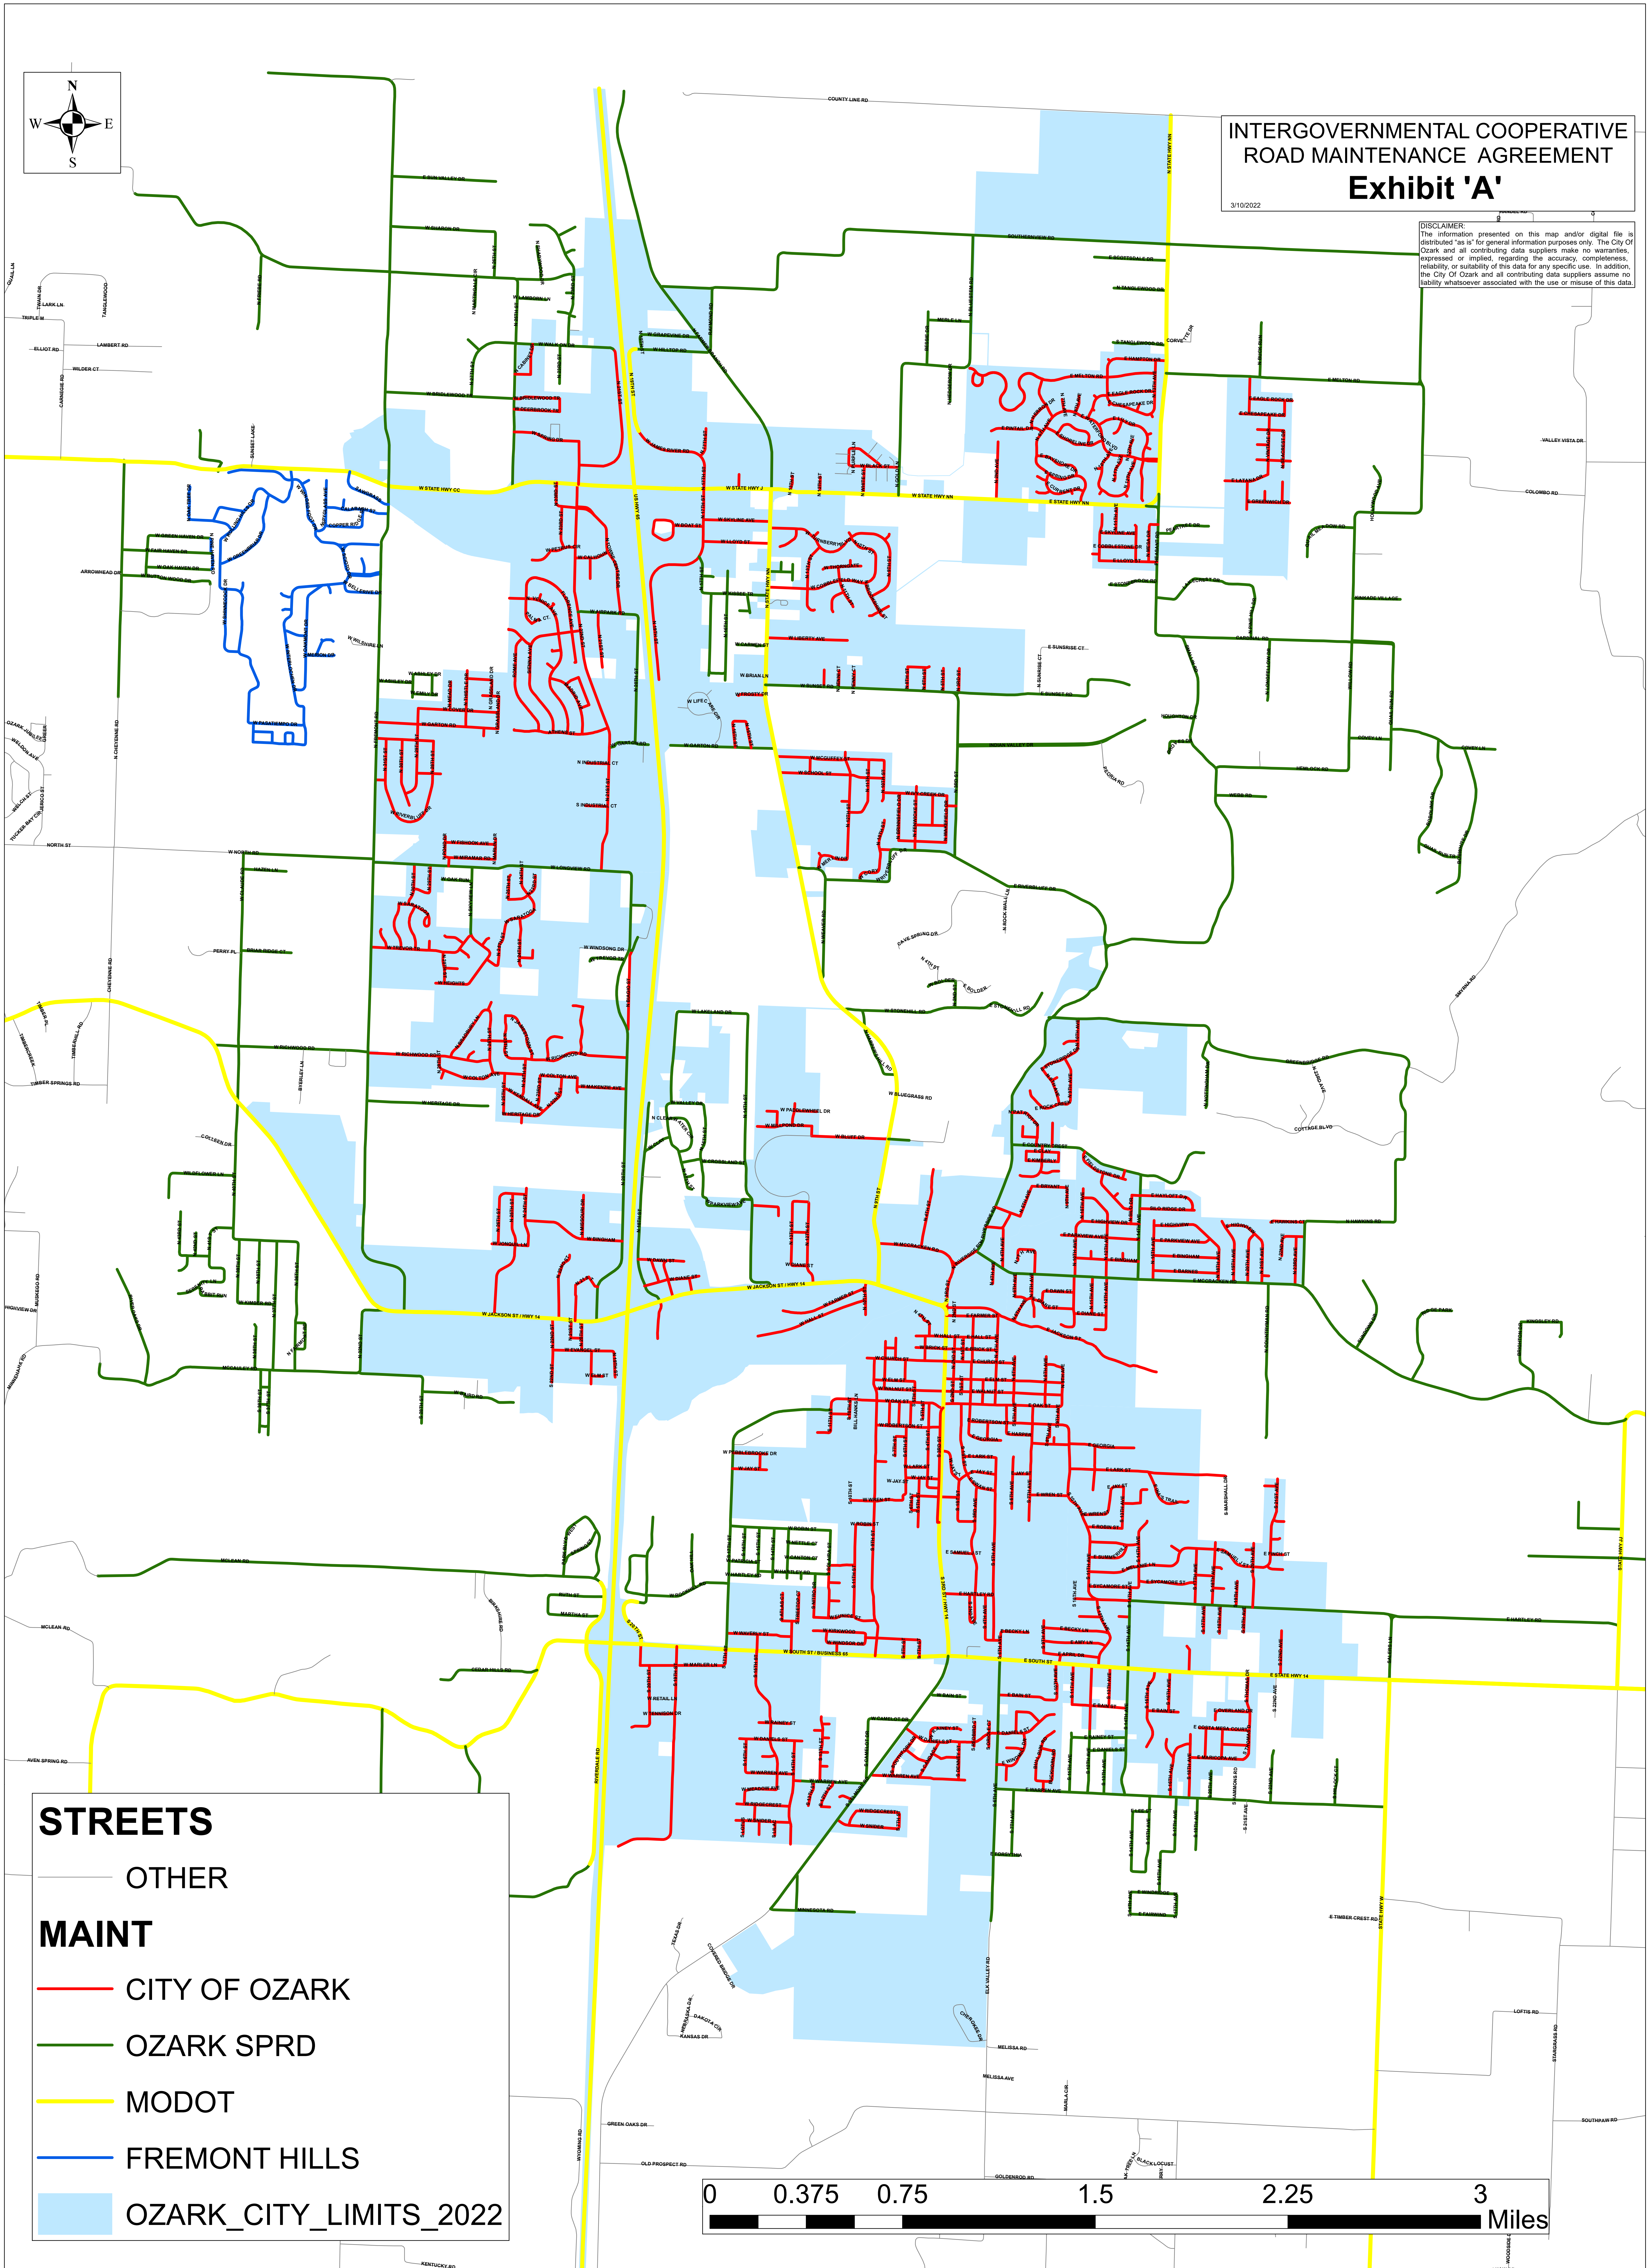

INTERGOVERNMENTAL COOPERATIVE ROAD MAINTENANCE AGREEMENT Exhibit 'A'

3/10/2022

STREETS

— OTHER

MAINT

— CITY OF OZARK

— OZARK SPRD

— MODOT

— FREMONT HILLS

— OZARK_CITY_LIMITS_2022