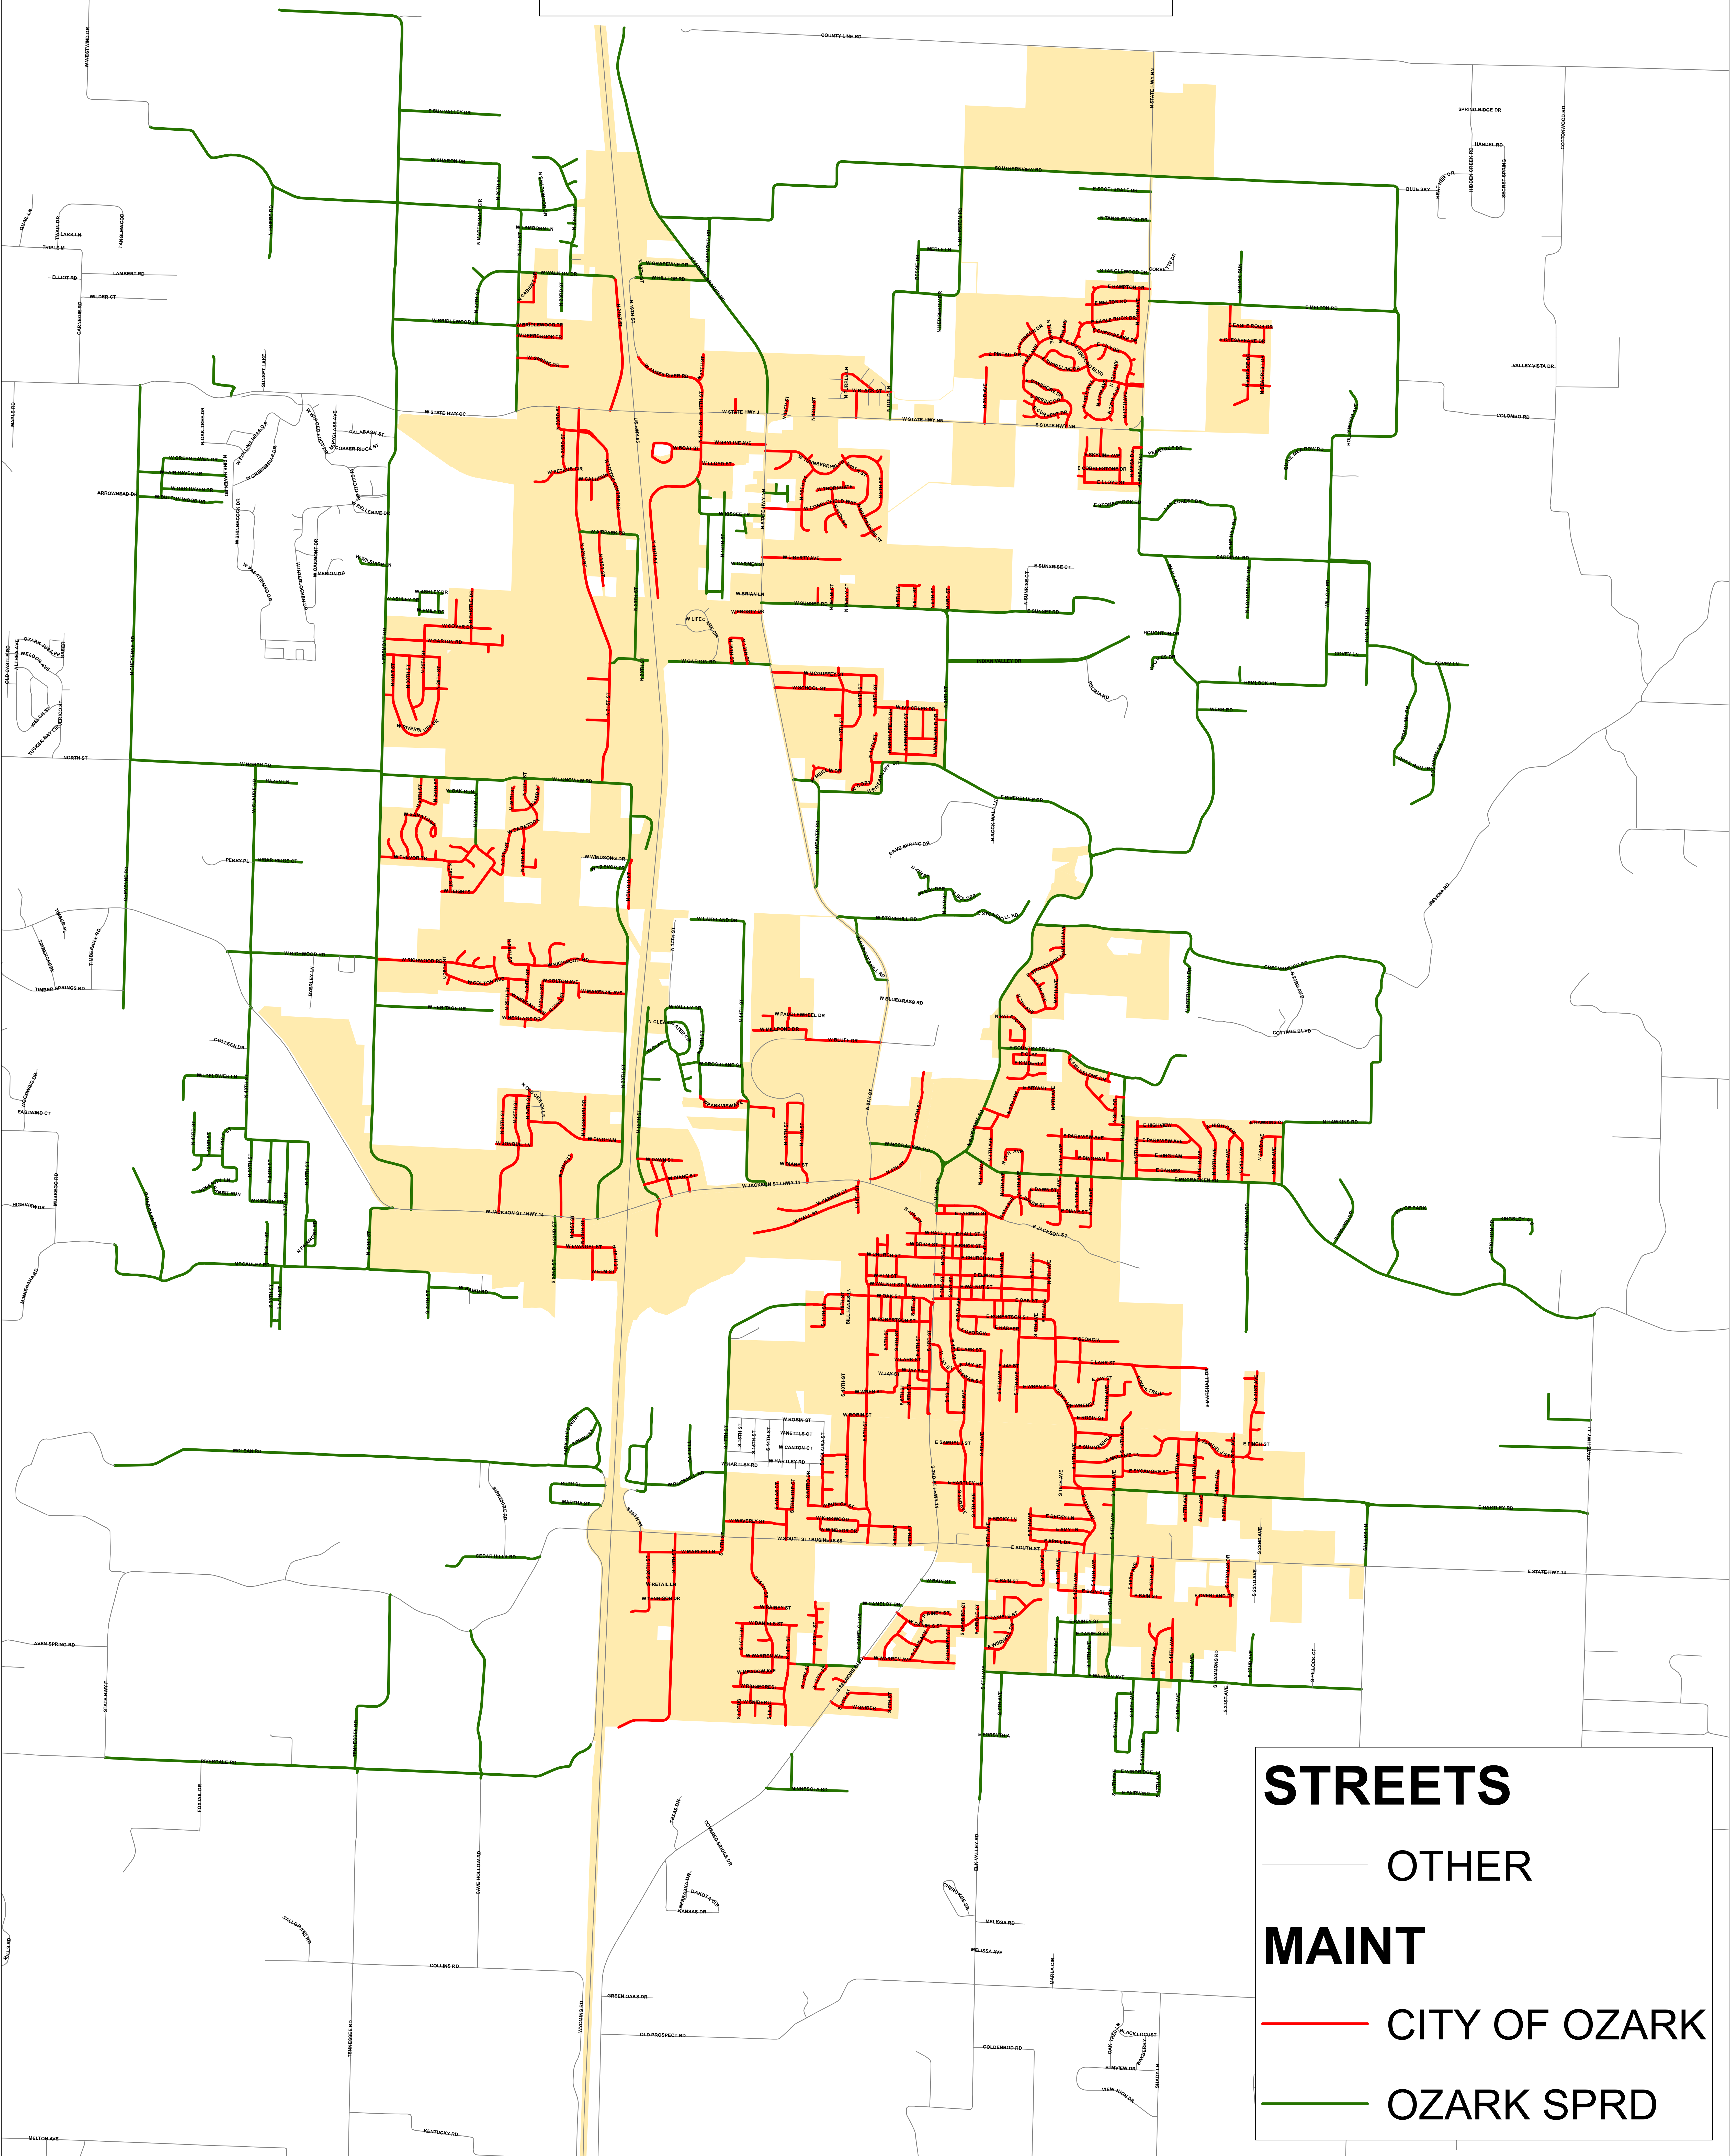

INTERGOVERNMENTAL COOPERATIVE AGREEMENT

Exhibit 'A'

STREETS

— OTHER

MAINT

— CITY OF OZARK

— OZARK SPRD